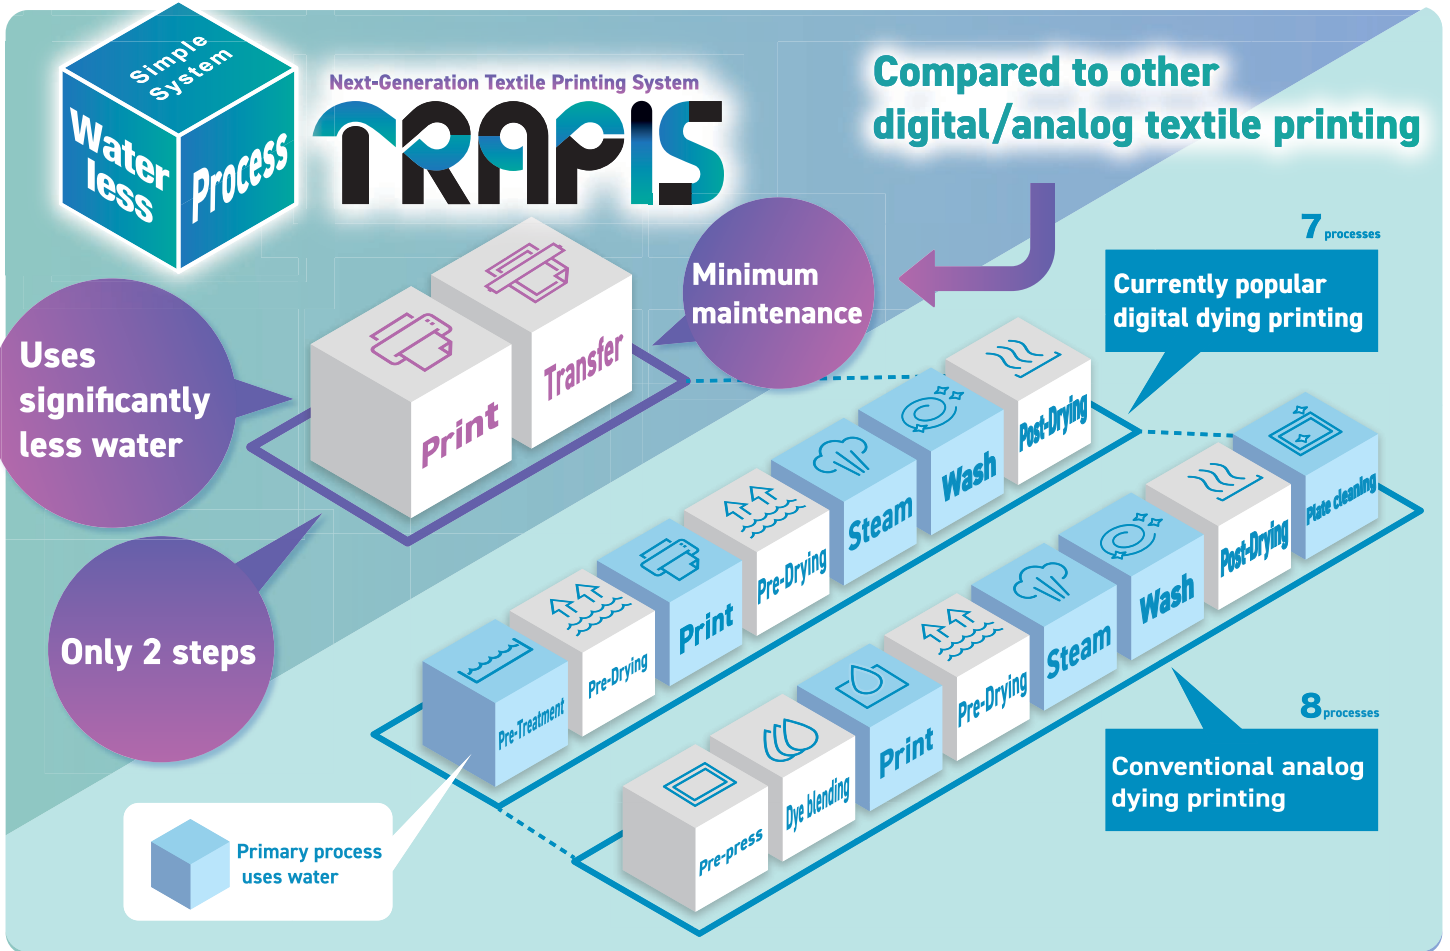

For
TEXTILES &
APPAREL

Mimaki®

TRAPIS

Transfer Pigment System

Textile Printing Made Simple

Next Generation Textile Printing System
for Sustainable Production

Waterless process and simple installation!

+

+

+

Simple process, easy for everyone.

Designs you want now, take shape now.

Less waste-water, environmentally-friendly textile printing system for the future

No Pre-treatment / No Washing fabric / Cleaning plates

Less water used for printing compared to conventional process!

※ Most of the waste-water is reused at transfer paper production.

One ink type, for various fabrics

Cotton · Rayon · Linen
Blended Fabric
Polyester
Silk · Nylon etc.

TRAPIS ※ only examples

uses only 1 ink type, but is suitable for printing on various fabrics!

Transfer printing process requires minimal maintenance!

No sticky feeding belt required.
No extensive maintenance required.